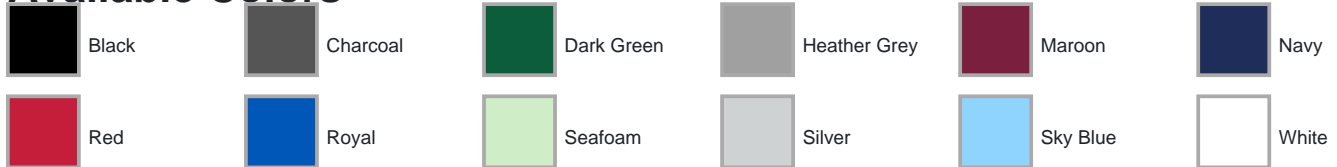

SPEC SHEET + MEASUREMENTS

Short Sleeve Performance Hood

Lightweight performance hood with UPF 50 sun protection and athletic comfort.

PRODUCT PHOTO

Product Features

- 4.2 oz. 100% polyester performance fabric
- Lightweight moisture-managing construction
- UPF 50 sun protection
- Pullover hood design
- Set-in short sleeves
- Kangaroo pocket
- Hidden interior key pocket
- Hemmed sleeve cuffs and bottom hem
- Tear-away label for added comfort
- Adult sizes XS-4XL | Youth sizes YXS-YL

UPF
50+

MOISTURE
WICKING

LIGHT
WEIGHT

ACTIVE
PERFORMANCE

Available Colors

Size Chart

Adult	XS	S	M	L	XL	2X	3X	4X
Body Length	25 1/2	26 1/2	27 1/2	28 1/2	29 3/4	31 1/2	32	32 1/2
Chest Width	18	19 1/2	21	22 1/2	24 1/2	27	28 1/2	30