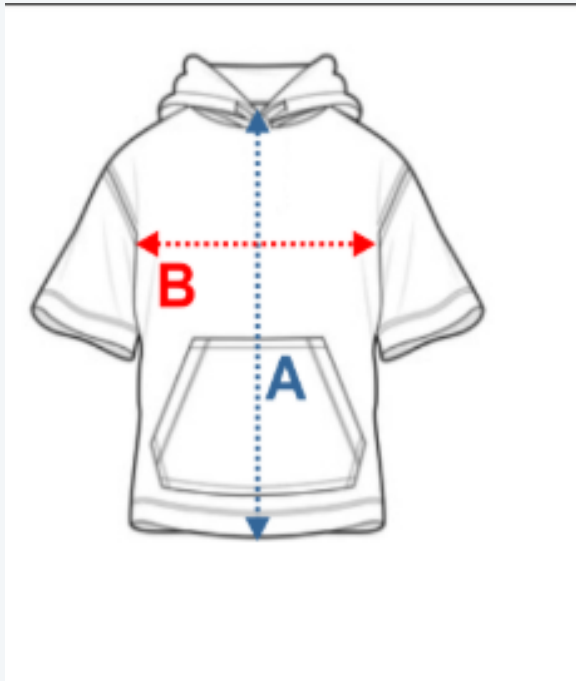

SPEC SHEET + MEASUREMENTS

Short Sleeve Performance Hood

Lightweight performance hood with UPF 50 sun protection and athletic comfort.

PRODUCT PHOTO

Product Features

- 4.2 oz. 100% polyester performance fabric
- Lightweight moisture-managing construction
- UPF 50 sun protection
- Pullover hood design
- Set-in short sleeves
- Kangaroo pocket
- Hidden interior key pocket
- Hemmed sleeve cuffs and bottom hem
- Tear-away label for added comfort
- Adult sizes XS-4XL | Youth sizes YXS-YL

UPF
50+

MOISTURE
WICKING

LIGHT
WEIGHT

ACTIVE
PERFORMANCE

Available Colors

Size Chart

Adult	XS	S	M	L	XL	2X	3X	4X
Body Length	25 1/2	26 1/2	27 1/2	28 1/2	29 3/4	31 1/2	32	32 1/2
Chest Width	18	19 1/2	21	22 1/2	24 1/2	27	28 1/2	30

Youth	YXS	YS	YM	YL
Body Length	19	20 3/4	22 1/2	24 1/2
Chest Width	14	15 1/2	17	18 1/2

TECHNICAL MEASUREMENTS

Short Sleeve Performance Hood

Measurement definitions and technical garment reference.

TECHNICAL GARMENT SKETCH