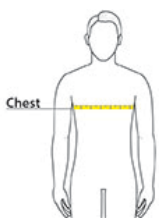

Sketches

front

back

PRODUCT MEASUREMENTS

	XS	S	M	L	XL
Body Length at Back	20	21 1/2	23	25	27
Chest	15 1/4	16	17	18	19 1/2
Size	4	6/8	10/12	14/16	18/20
Sleeve From Shoulder	12 1/2	13 1/2	14 1/2	15 1/2	16 1/2

Body Length at Back: Measured from high point shoulder to finished hem at back.

Chest: Measured across the chest one inch below armhole when laid flat.

Sleeve From Shoulder: Measured from high point of shoulder to finished hem at sleeve.

SIZE CHARTS

	XS	S	M	L	XL
Chest	25-26	26-28	28-30	30-32	32-35
Size	4	6/8	10/12	14/16	18/20

HOW TO MEASURE

CHEST

Measure under the arm and around the fullest part of the chest with arms down, keeping tape horizontal.