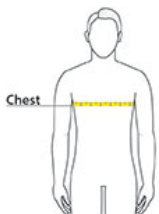

Sketches

front

back

PRODUCT MEASUREMENTS

	XS	S	M	L	XL	2XL	3XL	4XL	5XL	6XL
Body Length at Back	27	28	29	30	31	32	32 1/2	33	33 1/2	34
Chest	18 1/2	20	21 1/2	23	24 1/2	26	28	30	32	34
Sleeve Length from Center Back	17 3/4	18 1/2	19 1/4	20	20 3/4	21 1/2	22 1/4	23	23 1/2	24

Body Length at Back: Measured from high point shoulder to finished hem at back.

Chest: Measured across the chest one inch below armhole when laid flat.

Sleeve Length from Center Back: Measure from Center Back neck to shoulder point to sleeve hem.

SIZE CHARTS

	XS	S	M	L	XL	2XL	3XL	4XL	5XL	6XL
Chest	32-34	35-37	38-40	41-43	44-46	47-49	50-53	54-57	58-60	61-63

HOW TO MEASURE

CHEST

Measure under the arm and around the fullest part of the chest with arms down, keeping tape horizontal.