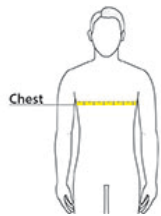

## PRODUCT MEASUREMENTS

	XS	S	M	L	XL	2XL	3XL	4XL	5XL	6XL
Body Length at Back	27	28	29	30	31	32	33	34	35	36
Chest	17 1/2	19	20 1/2	22	24	26	28	30	32	34
Set in Sleeve Length	7 1/8	7 5/8	8 1/8	8 5/8	9 1/8	9 5/8	10 1/8	10 5/8	11 1/8	11 5/8

**Body Length at Back:** Measured from high point shoulder to finished hem at back.

**Chest:** Measured across the chest one inch below armhole when laid flat.

**Set in Sleeve Length:** Measure from Center Back neck to shoulder point to sleeve hem.

## SIZE CHARTS

	XS	S	M	L	XL	2XL	3XL	4XL	5XL	6XL
Chest	32-35	35-38	38-41	41-44	44-48	48-52	52-56	56-60	60-64	64-68

## HOW TO MEASURE

---