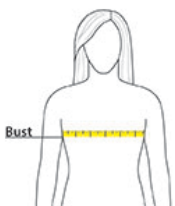

---

**Body Length at Back:** Measured from high point shoulder to finished hem at back.

**Bust:** Measured across the chest one inch below armhole when laid flat.

## SIZE CHARTS

---

	XS	S	M	L	XL	XXL	3XL	4XL
Bust	32-34	35-36	37-38	39-41	42-44	45-47	48-51	52-55
Size	2	4/6	8/10	12/14	16/18	20/22	24/26	28/30

---

## HOW TO MEASURE

---

### BUST

Measure under the arm and around the fullest part of the bust with arms down, keeping tape horizontal.