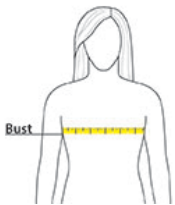

Sketches

front

back

PRODUCT MEASUREMENTS

	XS	S	M	L	XL	XXL	3XL	4XL
Body Length at Back	25	25 1/2	26	27	28	29	29 1/2	30
Bust	18	19	20	21 1/2	23	24 1/2	26 1/2	28 1/2
Size	2	4/6	8/10	12/14	16/18	20/22	24/26	28/30
Sleeve	14	14 1/2	15	15 3/4	16 1/2	17 1/4	18	18 3/4

Body Length at Back: Measured from high point shoulder to finished hem at back.

Bust: Measured across the chest one inch below armhole when laid flat.

Sleeve: Measure from Center Back neck to shoulder point to sleeve hem.

SIZE CHARTS

	XS	S	M	L	XL	XXL	3XL	4XL	5XL	6XL
Bust	32-34	35-36	37-38	39-41	42-44	45-47	48-51	52-55	56-59	60-63
Size	2	4/6	8/10	12/14	16/18	20/22	24/26	28/30	32/34	36/38

HOW TO MEASURE

BUST

Measure under the arm and around the fullest part of the bust with arms down, keeping tape horizontal.