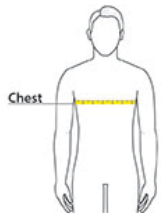

- 8-ounce, 50/50 cotton/poly
- 60/40 poly/cotton (Heathers)
- Double-needle stitching at waistband and cuffs
- Double-lined hood with dyed-to-match drawcord
- 1x1 rib knit cuffs and waistband with spandex
- Front pouch pocket
- Safety Green is compliant with ANSI/ISEA 107 high-visibility standards
- Recycled, high-performing black tear-away label

Sketches

front

back

PRODUCT MEASUREMENTS

	XS	S	M	L	XL	2XL	3XL	4XL	5XL
Body Length at Back	26	27	28	29	30	31	32	33	34
Chest	18	20	22	24	26	28	30	32	34
Sleeve Length	32 1/2	33	34	35	36	37	38	39	40

Body Length at Back: Measured from high point shoulder to finished hem at back.

Chest: Measured across the chest one inch below armhole when laid flat.

Sleeve Length: Start at center of neck and measure down shoulder, down sleeve to hem.

SIZE CHARTS

	XS	S	M	L	XL	2XL	3XL	4XL	5XL
Chest	35	36-37	38-40	42-44	46-48	50-52	54-56	58-60	62-64

HOW TO MEASURE

CHEST

Measure under the arm and around the fullest part of the chest with arms down, keeping tape horizontal.

COLORS

Please note: PMS code information is shown only when an exact match is available.