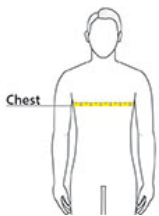

	XS	S	M	L	XL	2XL	3XL	4XL	LT	XLT	2XLT	3XLT	4XLT
Body Length at Back	28 3/4	29 1/8	29 1/2	30 1/4	31 1/2	32 5/8	33 7/8	35	31 3/4	32 3/4	34	35 1/4	36 1/2
Chest	18 1/2	20 1/8	21 5/8	23 1/4	25 1/4	27 1/4	29 1/8	31 1/8	23 1/4	25 1/4	27 1/4	29 1/8	31 1/8
Sleeve Length from Center Back	18 3/8	19	19 1/2	20	20 3/4	21 3/8	22 1/8	22 7/8	20	20 3/4	21 3/8	22 1/8	22 7/8

Body Length at Back: Measured from high point shoulder to finished hem at back.

Chest: Measured across the chest one inch below armhole when laid flat.

Sleeve Length from Center Back: Measure from Center Back neck to shoulder point to sleeve hem.

SIZE CHARTS

	XS	S	M	L	XL	2XL	3XL	4XL	LT	XLT	2XLT	3XLT	4XLT
Chest	32-35	35-37 1/2	37 1/2-41	41-44	44-48 1/2	48 1/2 -53 1/2	53 1/2 - 58	58-63	41-44	44-48 1/2	48 1/2-53 1/2	53 1/2-58	58-63

HOW TO MEASURE

CHEST