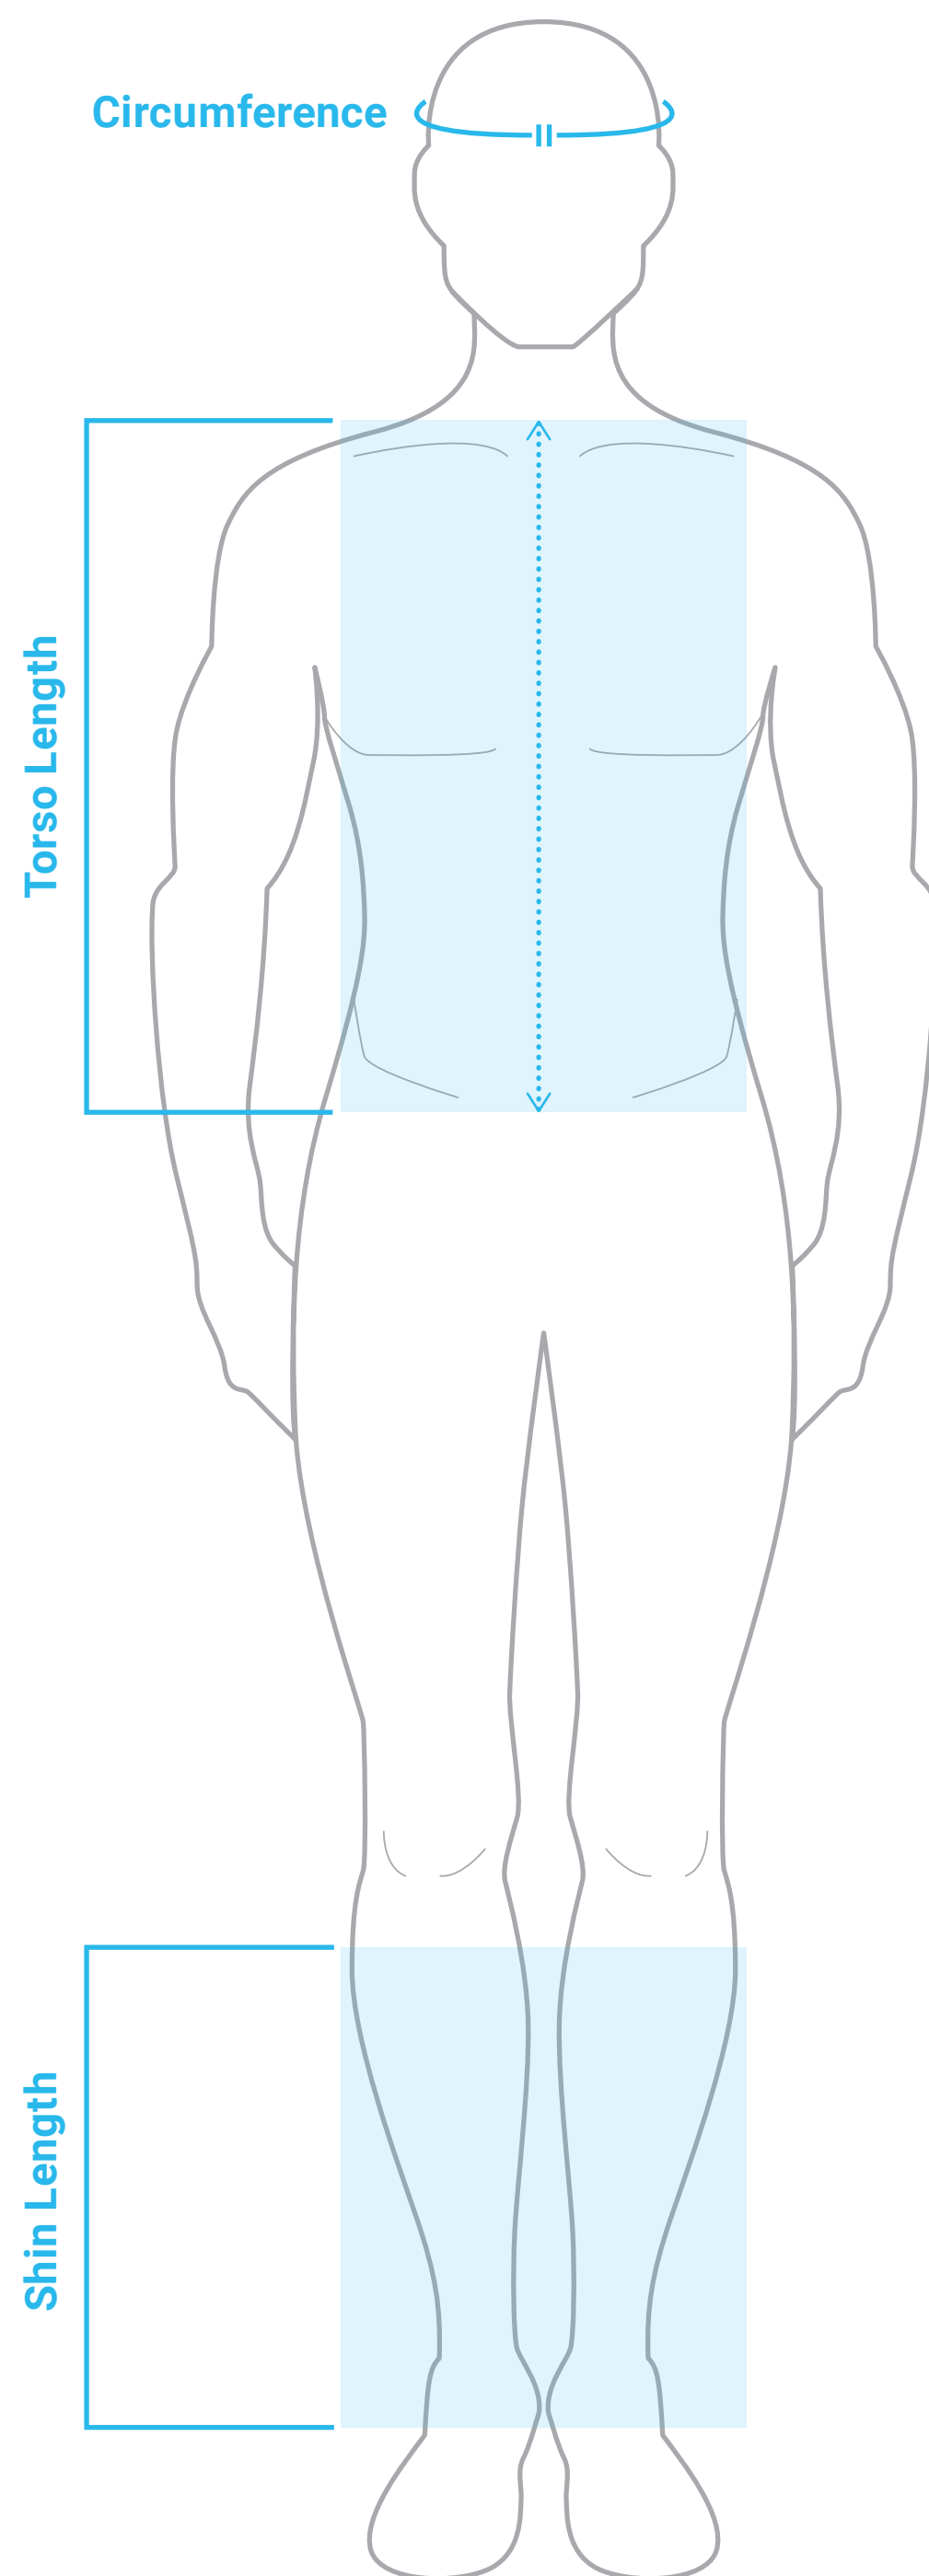

BATTING HELMETS

	Head Size	Circumference
SMALL	6 - 6 ½	18 ¾" - 20 ¼"
MEDIUM	6 ½ - 7	20 ¼" - 22"
LARGE	6 ⅞ - 7 ½	21 ⅝" - 23 ½"
EXTRA LARGE	7 ⅜ - 8	23 ⅛" - 25"

CATCHER'S HEADGEAR

	Head Size	Circumference
MEDIUM/YOUTH	6 ⅜ - 7	20 ¼" - 22"
LARGE/ADULT	7 - 7 ½	21 ⅝" - 23 ½"

CHEST PROTECTORS

	Torso Length
T-BALL	<12"
YOUTH	12" - 13"
JUNIOR	13" - 14"
INTERMEDIATE	14" - 15"
ADULT	16" +

LEG GUARDS

	Shin Length
T-BALL	<11 ½"
YOUTH	11 ½" - 12 ½"
JUNIOR	12 ½" - 13 ½"
INTERMEDIATE	13 ½" - 15"
ADULT	15 ½" +